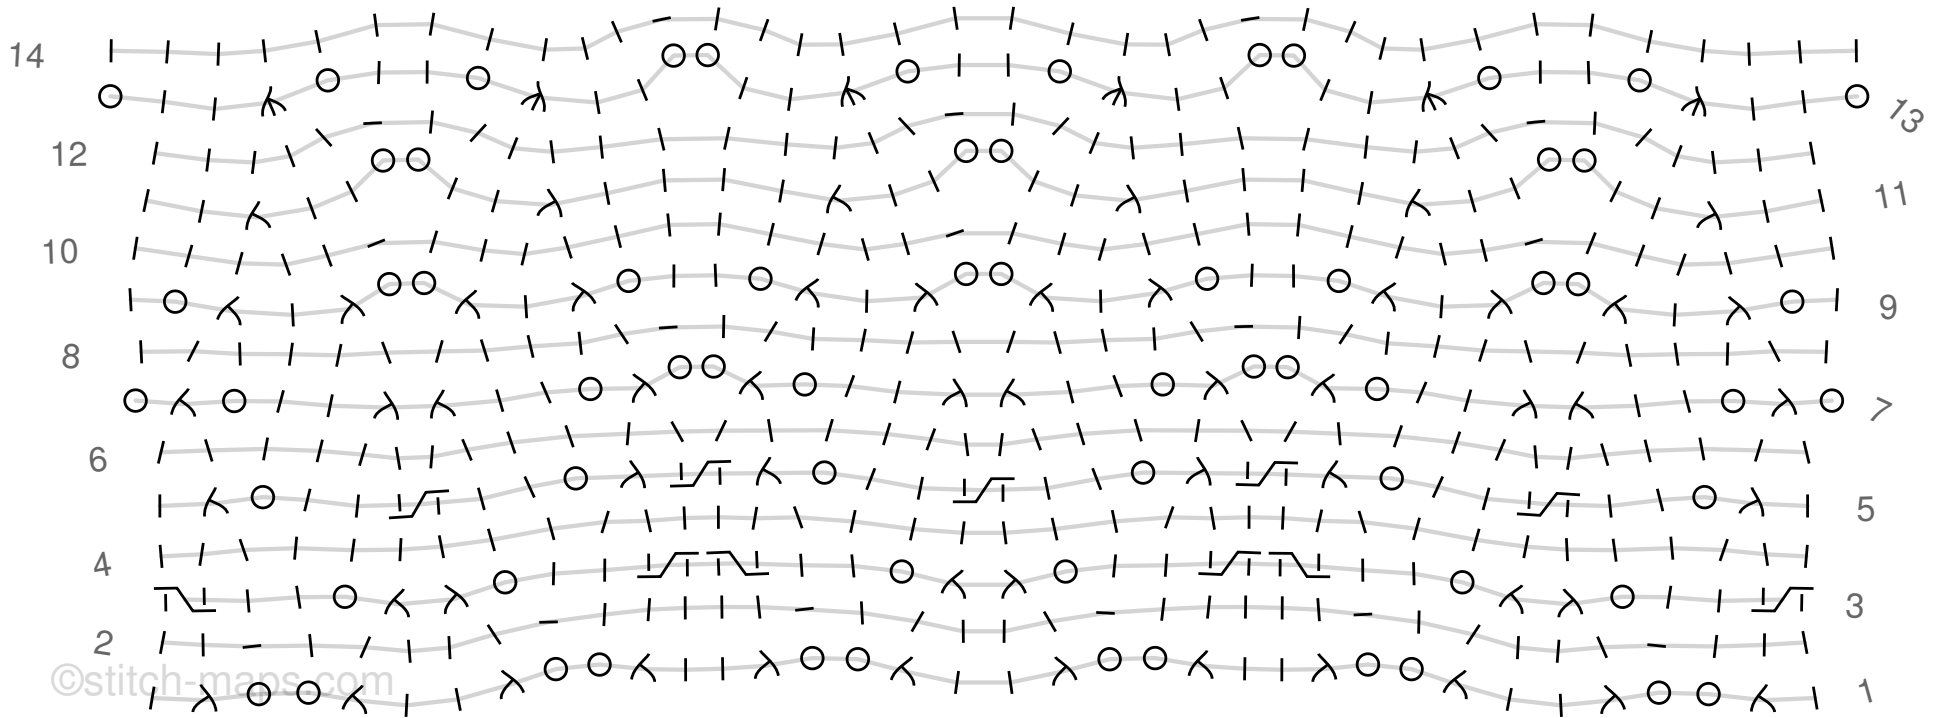

Free lace knitting pattern: Festive (stitch map version)

- | Knit on RS, purl on WS
- Purl on RS, knit on WS
- o Yo
- < K2tog
- < K3tog
- > Ssk
- > S11-k2tog-pss0
- ┌ 1/1 LC
- └ 1/1 RC